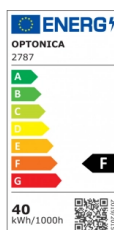

OPTONICA

LED Surface/Backlit Panel 120x30cm

Power **Light color**

• 40W

Neutral white

Stamps

Technical Specification

Catalog Number	2787
Brand	Optonica
Product Code	DL40-A3
Power	40W
Energy Consumption	40 kWh/1000h
Input voltage	AC220-240V
Flux	3600 lm
FLUX per watt	90lm/W
IP	20
Dimmable	No
Correlated Color Temperature	4000K
Light Color	Neutral white
EAN Code	3800156627871
Energy Efficiency Label	F
Beam angle	120°
On/Off Cycles	25 000x

Instant On	0.1s
Operating Frequency	50-60 Hz
Temperature	-20°C / +40°C
Ra ≥	80
Life span	25 000 Hours
Lumen maintenance at end of service life	70%
Size of product	1200x300mm
Size of Box	66.5x23.5x67.5cm
Items per pack	1
Items per box	10
Material	Aluminium
Gross weight	1,975 kg
Net weight	1,625 kg
Warranty	2 Years