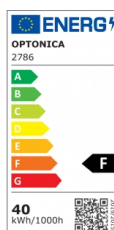

OPTONICA

LED Surface/Backlit Panel 120x30cm

Power   **Light color**

• 40W

White light

Stamps