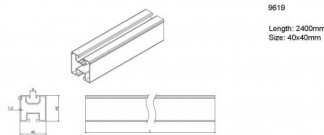

## Technical Specification

<b>Catalog Number</b>	9619
<b>Brand</b>	Optonica
<b>Product Code</b>	OT1-B8

<b>Light Color</b>	None
<b>EAN Code</b>	3800156696198
<b>Gross weight</b>	1,860 kg
<b>Net weight</b>	1,550 kg