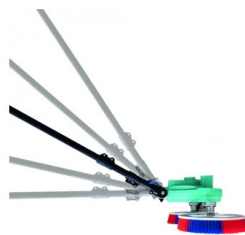

# OPTONICA

**Double Headed  
Electric Photovoltaic  
Brush 5.5M Glass  
Fiber Handle AC220  
or 110V AC**

**Power**

- 2x52.8W

**Light color**

None

**Stamps**

## Technical Specification

**Catalog Number**

9656

<b>Brand</b>	Optonica
<b>Power</b>	2x52.8W
<b>Light Color</b>	None
<b>EAN Code</b>	3800156696563
<b>Temperature</b>	-20°C / +40°C
<b>Colors</b>	Blue, Green
<b>Gross weight</b>	13,200 kg
<b>Net weight</b>	10,6452 kg
<b>Warranty</b>	2 Years