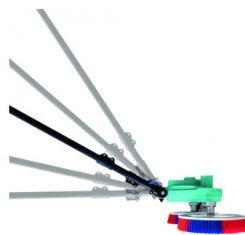

# OPTONICA

**Double Headed  
Electric Photovoltaic  
Brush 5.5M Glass  
Fiber Handle AC220  
or 110V AC**

**Power**

- 2x52.8W

**Light color**

None

**Stamps**

## Technical Specification

**Catalog Number**

9656

|                     |               |
|---------------------|---------------|
| <b>Brand</b>        | Optonica      |
| <b>Power</b>        | 2x52.8W       |
| <b>Light Color</b>  | None          |
| <b>EAN Code</b>     | 3800156696563 |
| <b>Temperature</b>  | -20°C / +40°C |
| <b>Colors</b>       | Blue, Green   |
| <b>Gross weight</b> | 13,200 kg     |
| <b>Net weight</b>   | 10,6452 kg    |
| <b>Warranty</b>     | 2 Years       |