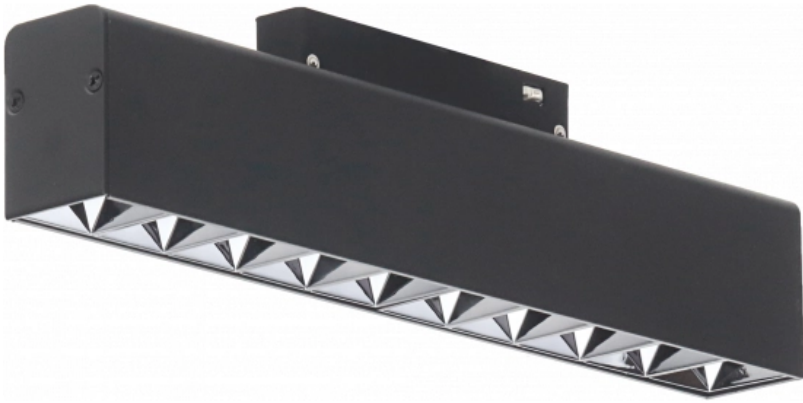

## LED Magnetic Floodlight M35 20W 10 Head Black - Dimmable

**Power**    **Light color**

• 20W

Neutral white

**Stamps**

<b>Beam angle</b>	24°
<b>On/Off Cycles</b>	25 000x
<b>Instant On</b>	0.1s
<b>Operating Frequency</b>	50-60 Hz
<b>Temperature</b>	-20°C / +40°C
<b>Ra ≥</b>	80
<b>Life span</b>	25 000 Hours
<b>Lumen maintenance at end of service life</b>	70%
<b>Size of product</b>	270x34x50,5mm
<b>Size of package</b>	290x73x38mm
<b>Size of Box</b>	405x335x255 mm
<b>Items per pack</b>	1
<b>Items per box</b>	30
<b>Material</b>	Plastic+ALU
<b>Color</b>	Black
<b>Certificate</b>	IP20; CE & RoHS
<b>Gross weight</b>	0,377 kg
<b>Net weight</b>	0,3142 kg