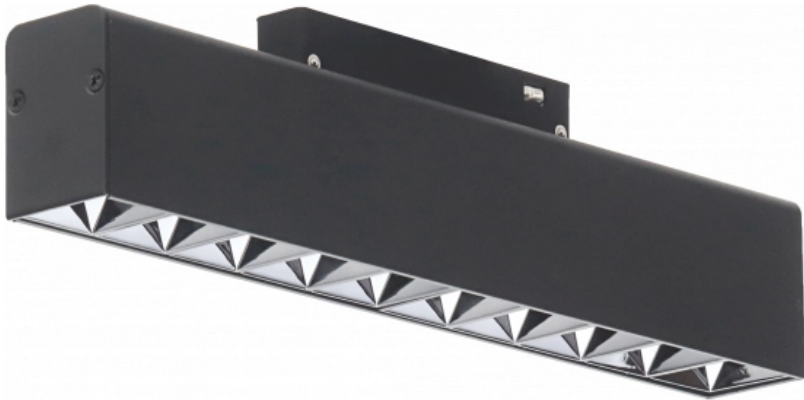

OPTONICA

LED Magnetic Floodlight M35 20W 10 Head Black - Dimmable

Power **Light color**

• 20W

Neutral white

Stamps

Technical Specification

Catalog Number	5280
Brand	Optonica
Product Code	LN20-A4
Power	20W
Energy Consumption	20 kWh/1000h
Input voltage	DC48V
Flux	1600 lm
FLUX per watt	80 lm/W
IP	20
Dimmable	Yes
Correlated Color Temperature	4000K
Light Color	Neutral white
EAN Code	3800156652804
Energy Efficiency Label	F

Beam angle	24°
On/Off Cycles	25 000x
Instant On	0.1s
Operating Frequency	50-60 Hz
Temperature	-20°C / +40°C
Ra ≥	80
Life span	25 000 Hours
Lumen maintenance at end of service life	70%
Size of product	270x34x50,5mm
Size of package	290x73x38mm
Size of Box	405x335x255 mm
Items per pack	1
Items per box	30
Material	Plastic+ALU
Color	Black
Certificate	IP20; CE & RoHS
Gross weight	0,377 kg
Net weight	0,3142 kg