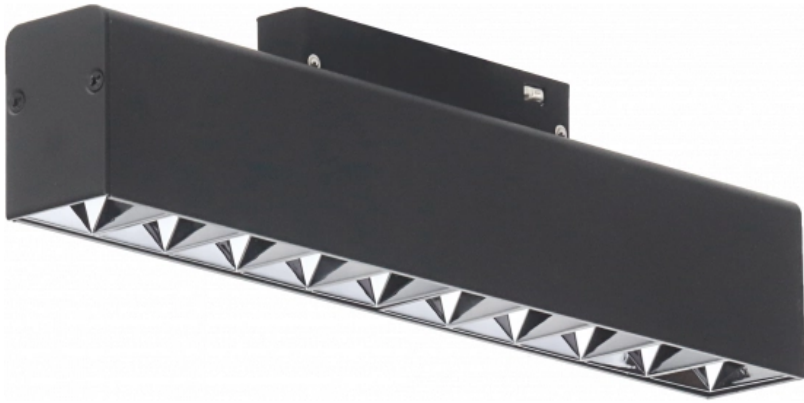

OPTONICA

LED Magnetic Floodlight M35 20W 10 Head Black - Dimmable

Power **Light color**

• 20W

Neutral white

Stamps

Technical Specification

Catalog Number	5280
Brand	Optonica
Product Code	LN20-A4
Power	20W
Energy Consumption	20 kWh/1000h
Input voltage	DC48V
Flux	1600 lm
FLUX per watt	80 lm/W
IP	20
Dimmable	Yes
Correlated Color Temperature	4000K
Light Color	Neutral white
EAN Code	3800156652804
Energy Efficiency Label	F

Beam angle	24°
On/Off Cycles	25 000x
Instant On	0.1s
Operating Frequency	50-60 Hz
Temperature	-20°C / +40°C
Ra ≥	80
Life span	25 000 Hours
Lumen maintenance at end of service life	70%
Size of product	270x34x50,5mm
Size of package	290x73x38mm
Size of Box	405x335x255 mm
Items per pack	1
Items per box	30
Material	Plastic+ALU
Color	Black
Certificate	IP20; CE & RoHS
Gross weight	0,377 kg
Net weight	0,3142 kg