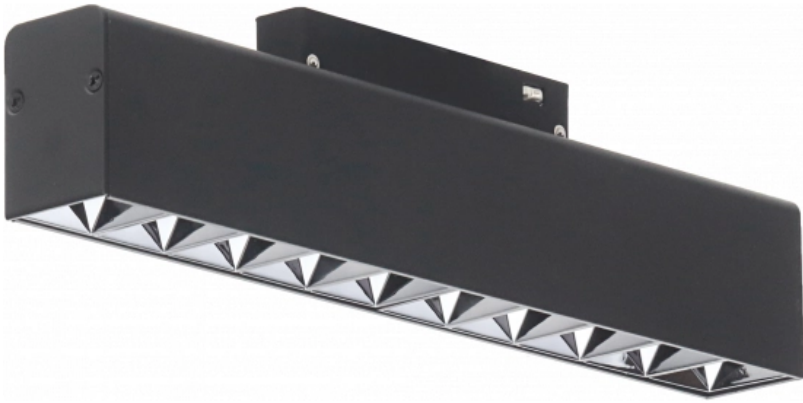

OPTONICA

LED Magnetic Floodlight M35 20W 10 Head Black - Dimmable

Power **Light color**

• 20W

Warm white

Stamps

Technical Specification

Catalog Number	5279
Brand	Optonica
Product Code	LN20-A4
Power	20W
Energy Consumption	20 kWh/1000h
Input voltage	DC48V
Flux	1600 lm
FLUX per watt	80 lm/W
IP	20
Dimmable	Yes
Correlated Color Temperature	3000K
Light Color	Warm white
EAN Code	3800156652798
Energy Efficiency Label	F

Beam angle	24°
On/Off Cycles	25 000x
Instant On	0.1s
Operating Frequency	50-60 Hz
Temperature	-20°C / +40°C
Ra ≥	80
Life span	25 000 Hours
Lumen maintenance at end of service life	70%
Size of product	270x34x50,5mm
Size of package	290x73x38mm
Size of Box	405x335x255 mm
Items per pack	1
Items per box	30
Material	Plastic+ALU
Color	Black
Certificate	IP20; CE & RoHS
Gross weight	0,377 kg
Net weight	0,322 kg