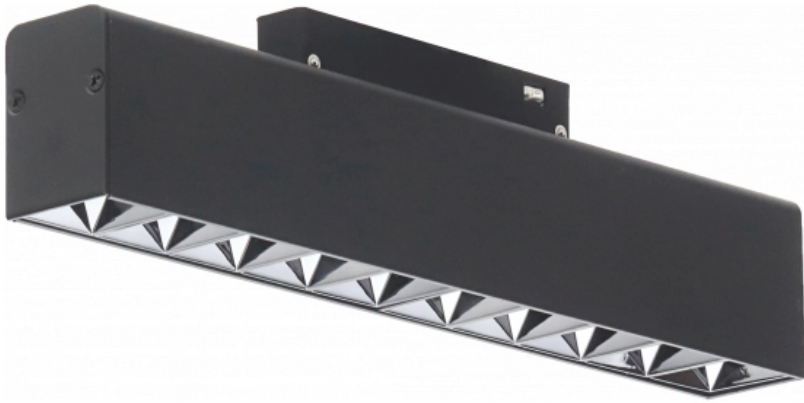

OPTONICA

LED Magnetic Floodlight M35 20W 10 Head Black - Dimmable

Power **Light color**

• 20W

Warm white

Stamps

Technical Specification

| | |
|-------------------------------------|---------------|
| Catalog Number | 5279 |
| Brand | Optonica |
| Product Code | LN20-A4 |
| Power | 20W |
| Energy Consumption | 20 kWh/1000h |
| Input voltage | DC48V |
| Flux | 1600 lm |
| FLUX per watt | 80 lm/W |
| IP | 20 |
| Dimmable | Yes |
| Correlated Color Temperature | 3000K |
| Light Color | Warm white |
| EAN Code | 3800156652798 |
| Energy Efficiency Label | F |

| | |
|---|-----------------|
| Beam angle | 24° |
| On/Off Cycles | 25 000x |
| Instant On | 0.1s |
| Operating Frequency | 50-60 Hz |
| Temperature | -20°C / +40°C |
| Ra ≥ | 80 |
| Life span | 25 000 Hours |
| Lumen maintenance at end of service life | 70% |
| Size of product | 270x34x50,5mm |
| Size of package | 290x73x38mm |
| Size of Box | 405x335x255 mm |
| Items per pack | 1 |
| Items per box | 30 |
| Material | Plastic+ALU |
| Color | Black |
| Certificate | IP20; CE & RoHS |
| Gross weight | 0,377 kg |
| Net weight | 0,322 kg |