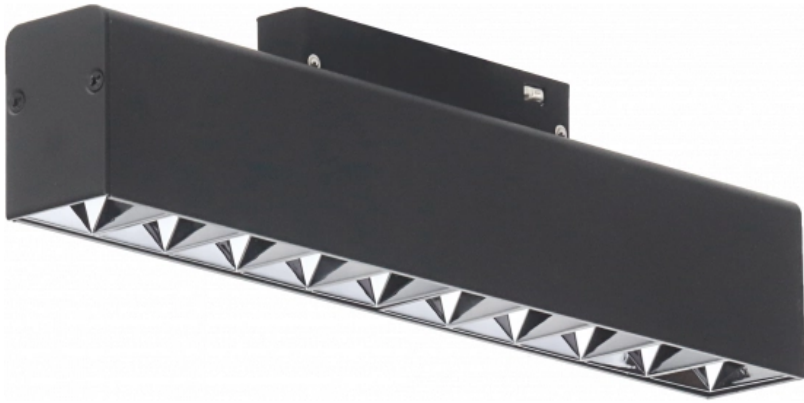

OPTONICA

LED Magnetic Floodlight M35 20W 10 Head Black - Dimmable

Power **Light color**

• 20W

Warm white

Stamps

Technical Specification

Catalog Number	5279
Brand	Optonica
Product Code	LN20-A4
Power	20W
Energy Consumption	20 kWh/1000h
Input voltage	DC48V
Flux	1600 lm
FLUX per watt	80 lm/W
IP	20
Dimmable	Yes
Correlated Color Temperature	3000K
Light Color	Warm white
EAN Code	3800156652798
Energy Efficiency Label	F

Beam angle	24°
On/Off Cycles	25 000x
Instant On	0.1s
Operating Frequency	50-60 Hz
Temperature	-20°C / +40°C
Ra ≥	80
Life span	25 000 Hours
Lumen maintenance at end of service life	70%
Size of product	270x34x50,5mm
Size of package	290x73x38mm
Size of Box	405x335x255 mm
Items per pack	1
Items per box	30
Material	Plastic+ALU
Color	Black
Certificate	IP20; CE & RoHS
Gross weight	0,377 kg
Net weight	0,322 kg