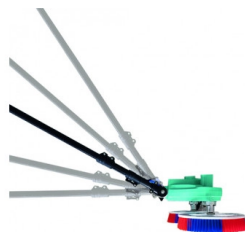

OPTONICA

**Double Headed
Electric Photovoltaic
Brush 5.5M Glass
Fiber Handle AC220
or 110V + DC24
Supply (Battery)**

Power

- 2x52.8W

Light color

None

Stamps

Technical Specification

Catalog Number	9657
Brand	Optonica
Power	2x52.8W
Light Color	None
EAN Code	3800156696570
Temperature	-20°C / +40°C
Battery life	5-6 Hours
Colors	Blue, Green
Gross weight	14,400 kg
Net weight	11,6129 kg
Warranty	2 Years