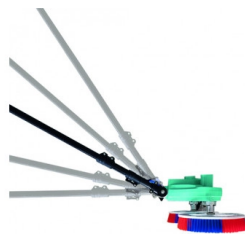

OPTONICA

**Double Headed
Electric Photovoltaic
Brush 5.5M Glass
Fiber Handle AC220
or 110V + DC24
Supply (Battery)**

Power

- 2x52.8W

Light color

None

Stamps

Technical Specification

Catalog Number	9657
Brand	Optonica
Power	2x52.8W
Light Color	None
EAN Code	3800156696570
Temperature	-20°C / +40°C
Battery life	5-6 Hours
Colors	Blue, Green
Gross weight	14,400 kg
Net weight	11,6129 kg
Warranty	2 Years