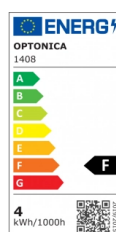

OPTONICA

LED BULB E14 G45
3.5W 300LM 220-240V

Power

- 3.5 W

Light color

Neutral white

Stamps

Technical Specification

Catalog Number	1408
Brand	Optonica
Product Code	SP4-A5
Socket	E14
Power	3.5 W
Energy Consumption	3.5 kWh/1000h
Input voltage	AC175-265V
Flux	300lm
FLUX per watt	86lm/W
IP	20
Dimmable	No
Correlated Color Temperature	4500K
Light Color	Neutral white
EAN Code	3800156614086
Energy Efficiency Label	F
Beam angle	240°

Power Factor	0.5
Power LED	3.5 W
On/Off Cycles	25 000x
Instant On	0.1s
Operating Frequency	50-60 Hz
Temperature	-20°C / +40°C
Ra ≥	80
Life span	25 000 Hours
Lumen maintenance at end of service life	70%
Size of product	45x78 mm
Size of package	90x45x45 mm
Size of Box	485x250x195 mm
Items per pack	1
Items per box	100
Material	Plastic+ALU
Candela	34 cd
Gross weight	0,020 kg
Net weight	0,012 kg