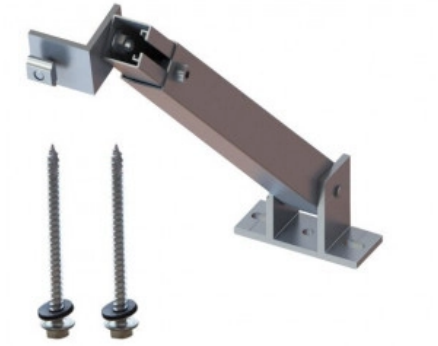

OPTONICA

Adjustable Rear Leg 15-30° 320mm

Light color

None

Stamps

Technical Specification

Catalog Number	9614
Brand	Optonica
Product Code	OT1-B8

Light Color	None
EAN Code	3800156696143
Color	Silver
Dimensions	320mm
Gross weight	0,625 kg
Net weight	0,504 kg