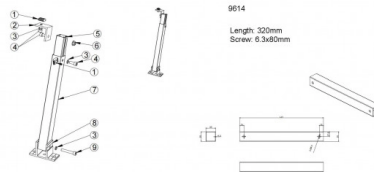

OPTONICA

Adjustable Rear Leg 15-30° 320mm

Light color

None

Stamps

Technical Specification

Catalog Number	9614
Brand	Optonica
Product Code	OT1-B8

Light Color	None
EAN Code	3800156696143
Color	Silver
Dimensions	320mm
Gross weight	0,625 kg
Net weight	0,504 kg