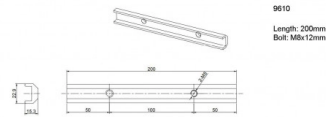

OPTONICA

Rail Joiner 200mm

Light color

None

Stamps

Technical Specification

Catalog Number	9610
Brand	Optonica
Product Code	OT1-B8
Light Color	None

EAN Code	3800156696105
Color	Silver
Dimensions	23x200x15mm (WxLxH)
Gross weight	0,113 kg
Net weight	0,0911 kg