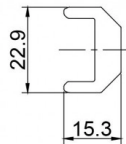

OPTONICA

Rail Joiner 200mm

Light color

None

Stamps

Technical Specification

Catalog Number	9610
Brand	Optonica
Product Code	OT1-B8
Light Color	None

EAN Code	3800156696105
Color	Silver
Dimensions	23x200x15mm (WxLxH)
Gross weight	0,113 kg
Net weight	0,0911 kg