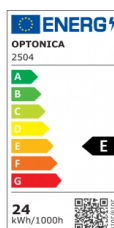

OPTONICA

LED Ceiling Light - Square

Power

- 24W

Light color

Color Changing
3000K-6000K

Stamps