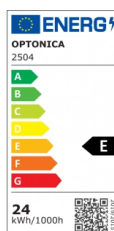

OPTONICA

LED Ceiling Light - Square

Power

- 24W

Light color

Color Changing
3000K-6000K

Stamps

Technical Specification

Catalog Number	2504
Brand	Optonica
Product Code	DL24-B4
Power	24W
Energy Consumption	24 kWh/1000h
Input voltage	AC220-240V
Flux	2565 lm
FLUX per watt	107 lm/W
IP	54
Dimmable	No
Correlated Color Temperature	3000K-6000K
Light Color	Color Changing 3000K-6000K
EAN Code	3800156625044
Energy Efficiency Label	E
Beam angle	120°
On/Off Cycles	25 000x

Instant On	0.1s
Operating Frequency	50-60 Hz
Temperature	-20°C / +40°C
Ra ≥	80
Life span	25 000 Hours
Lumen maintenance at end of service life	70%
Size of product	280x280x51 mm
Size of package	284x58x285 mm
Size of Box	615x300x310 mm
Items per pack	1
Items per box	10
Gross weight	1,114 kg
Net weight	0,990 kg
Warranty	2 Years