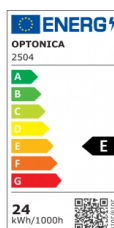

OPTONICA

LED Ceiling Light - Square

Power

- 24W

Light color

Color Changing
3000K-6000K

Stamps

Technical Specification

Catalog Number	2504
Brand	Optonica
Product Code	DL24-B4
Power	24W
Energy Consumption	24 kWh/1000h
Input voltage	AC220-240V
Flux	2565 lm
FLUX per watt	107 lm/W
IP	54
Dimmable	No
Correlated Color Temperature	3000K-6000K
Light Color	Color Changing 3000K-6000K
EAN Code	3800156625044
Energy Efficiency Label	E
Beam angle	120°
On/Off Cycles	25 000x

Instant On	0.1s
Operating Frequency	50-60 Hz
Temperature	-20°C / +40°C
Ra ≥	80
Life span	25 000 Hours
Lumen maintenance at end of service life	70%
Size of product	280x280x51 mm
Size of package	284x58x285 mm
Size of Box	615x300x310 mm
Items per pack	1
Items per box	10
Gross weight	1,114 kg
Net weight	0,990 kg
Warranty	2 Years