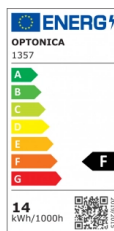

OPTONICA

LED Bulb E27 A60 14W

Power Light color

- 14W

White light

Stamps

Technical Specification

Catalog Number	1357
Brand	Optonica
Product Code	SP15-A6
Power	14W
Energy Consumption	14 kWh/1000h
Input voltage	AC175-265V
Flux	1380 lm
FLUX per watt	99
IP	20
Dimmable	No
Correlated Color Temperature	6000K
Light Color	White light
EAN Code	3800156613577
Energy Efficiency Label	F
Beam angle	270°
Power Factor	0.5

On/Off Cycles	25 000x
Instant On	0.2s
Operating Frequency	50-60 Hz
Temperature	-20°C / +40°C
Ra ≥	80
Life span	25 000 Hours
Lumen maintenance at end of service life	70%
Size of product	Φ65x120 mm
Size of package	60x60x118
Size of Box	630x320x255 mm
Items per pack	1
Items per box	100
Material	Plastic+ALU
Gross weight	0,048 kg
Net weight	0,037 kg
Warranty	2 Years