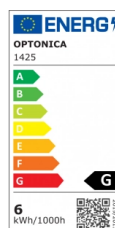

OPTONICA

LED Candle E14 C37

Power

- 5.5 W

Light color

White light

Stamps

Technical Specification

| | |
|-------------------------------------|---------------|
| Catalog Number | 1425 |
| Brand | Optonica |
| Product Code | SP6-A8 |
| Socket | E14 |
| Power | 5.5 W |
| Energy Consumption | 5.5 kWh/1000h |
| Input voltage | AC220-240V |
| Flux | 450 lm |
| FLUX per watt | 82lm/W |
| IP | 20 |
| Dimmable | No |
| Correlated Color Temperature | 6000K |
| Light Color | White light |
| EAN Code | 3800156614253 |
| Energy Efficiency Label | G |
| Beam angle | 180° |
| Power Factor | 0.5 |
| On/Off Cycles | 25 000x |

| | |
|---|----------------|
| Instant On | 0.2s |
| Material | ALU+PC |
| Operating Frequency | 50-60 Hz |
| Temperature | -20°C / +40°C |
| Ra ≥ | 80 |
| Life span | 25 000 Hours |
| Lumen maintenance at end of service life | 70% |
| Size of product | 37x100 mm |
| Size of package | 110x40x40 mm |
| Size of Box | 405x210x235 mm |
| Items per pack | 1 |
| Items per box | 100 |
| Gross weight | 0,021 kg |
| Net weight | 0,015 kg |
| Warranty | 2 Years |