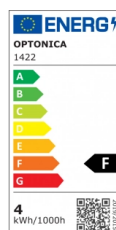

OPTONICA

LED-Kerze E14 C37

Leistung **Lichtfarbe**

• 3.7 W

Kaltweiß

Stamps

Technische Spezifikation

Katalognummer	1422
Brand	Optonica
Product Code	SP4-A5
Socket	E14
Power	3.7 W
Energy Consumption	3.7 kWh/1000h
Input voltage	AC220-240V
Flux	320 lm
FLUX per watt	86lm/W
IP	20
Dimmable	No
Correlated Color Temperature	6000K
Light Color	Kaltweiß
EAN Code	3800156614222
Energy Efficiency Label	F
Beam angle	180°
Power Factor	0.5
On/Off Cycles	25 000x

Instant On	0.2s
Material	ALU+PC
Operating Frequency	50-60 Hz
Temperature	-20°C / +40°C
Ra ≥	80
Life span	25 000 Hours
Lumen maintenance at end of service life	70%
Size of product	37x100 mm
Size of package	110x40x40 mm
Size of Box	405x210x235 mm
Items per pack	1
Items per box	100
Gross weight	0,021 kg
Net weight	0,015 kg
Warranty	2 Years