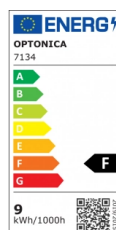

OPTONICA

LED Wall Washer

Power Light color

- 9W

White light

Stamps

Technical Specification

Catalog Number	7134
Brand	Optonica
Product Code	WW9-A1
Power	9W
Energy Consumption	9 kWh/1000h
Input voltage	AC220-240V
Flux	700 lm
FLUX per watt	78lm/W
IP	65
Dimmable	No
Correlated Color Temperature	6000K
Light Color	White light
EAN Code	3800156671348
Energy Efficiency Label	F
Beam angle	30°
Power Factor	0.5
Power LED	9W
On/Off Cycles	25 000x

Instant On	0.1s
Material	Aluminium
Operating Frequency	50-60 Hz
Temperature	-20°C / +40°C
Ra ≥	80
Life span	25 000 Hours
Color Code	860
Lumen maintenance at end of service life	70%
Size of product	500x30x25 mm
Size of package	505x63x43 mm
Items per pack	1
Items per box	20
Gross weight	0,450 kg
Net weight	0,395 kg
Warranty	2 Years