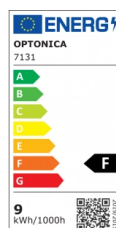

OPTONICA

LED Wall Washer

Power Light color

- 9W

Warm white

Stamps

Technical Specification

Catalog Number	7131
Brand	Optonica
Product Code	WW9-A1
Power	9W
Energy Consumption	9 kWh/1000h
Input voltage	AC220-240V
Flux	700 lm
FLUX per watt	78lm/W
IP	65
Dimmable	No
Correlated Color Temperature	2700K
Light Color	Warm white
EAN Code	3800156671317
Energy Efficiency Label	F
Beam angle	30°
Power Factor	0.5
Power LED	9W
On/Off Cycles	25 000x

Instant On	0.1s
Material	Aluminium
Operating Frequency	50-60 Hz
Temperature	-20°C / +40°C
Ra ≥	80
Life span	25 000 Hours
Color Code	826
Lumen maintenance at end of service life	70%
Size of product	500x30x25 mm
Size of package	505x63x43 mm
Items per pack	1
Items per box	20
Gross weight	0,450 kg
Net weight	0,395 kg
Warranty	2 Years