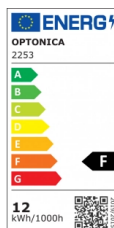

OPTONICA

LED Surface Panel Square

Power Light color

- 12W 
Neutral white

Stamps

Technical Specification

Catalog Number	2253
Brand	Optonica
Product Code	DL12-A1
Power	12W
Energy Consumption	12 kWh/1000h
Input voltage	AC85-265V
Flux	960lm
FLUX per watt	80lm/W
IP	20
Dimmable	No
Correlated Color Temperature	4500K
Light Color	Neutral white
Wattage Equivalent	96W
EAN Code	3800156622531
Energy Efficiency Label	F
Beam angle	120°

Power Factor	0.5
On/Off Cycles	25 000x
Instant On	0.2s
Material	Aluminium
Operating Frequency	50-60 Hz
Temperature	-20°C / +40°C
Ra ≥	80
Life span	25 000 Hours
Color Code	845
Lumen maintenance at end of service life	70%
Size of product	170x170x38 mm
Size of package	180x175x40 mm
Items per pack	1
Items per box	30
Gross weight	0,340 kg
Net weight	0,299 kg
Warranty	2 Years