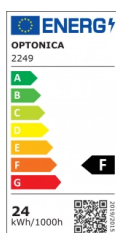

OPTONICA

LED Панел Кръгъл

Мощност

- 24W

Цвят на светлината

Неутрална светлина

Stamps

Техническа Спецификация

Каталожен Номер	2249
Brand	Optonica
Product Code	DL24-A1
Power	24W
Energy Consumption	24 kWh/1000h
Input voltage	AC180-260V
Flux	1920 lm
FLUX per watt	80lm/W
IP	20
Dimmable	No
Correlated Color Temperature	4500K
Light Color	Неутрална светлина
Wattage Equivalent	192W
EAN Code	3800156622494
Energy Efficiency Label	F
Beam angle	120°

Power Factor	0.5
Power LED	24W
On/Off Cycles	25 000x
Instant On	0.2s
Material	Aluminium
Operating Frequency	50-60 Hz
Temperature	-20°C / +40°C
Ra ≥	80
Life span	25 000 Hours
Color Code	845
Lumen maintenance at end of service life	70%
Size of product	Φ300x38 mm
Size of package	310x305x41 mm
Size of Box	470x320x320 mm
Items per pack	1
Items per box	10
Gross weight	0,690 kg
Net weight	0,590 kg