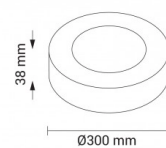

OPTONICA

LED Панел Кръгъл

Мощност

- 24W

Цвят на светлината

Неутрална светлина

Stamps

Техническа Спецификация

Каталожен Номер	2249
Brand	Optonica
Product Code	DL24-A1
Power	24W
Energy Consumption	24 kWh/1000h
Input voltage	AC180-260V
Flux	1920 lm
FLUX per watt	80lm/W
IP	20
Dimmable	No
Correlated Color Temperature	4500K
Light Color	Неутрална светлина
Wattage Equivalent	192W
EAN Code	3800156622494
Energy Efficiency Label	F
Beam angle	120°

Power Factor	0.5
Power LED	24W
On/Off Cycles	25 000x
Instant On	0.2s
Material	Aluminium
Operating Frequency	50-60 Hz
Temperature	-20°C / +40°C
Ra ≥	80
Life span	25 000 Hours
Color Code	845
Lumen maintenance at end of service life	70%
Size of product	Φ300x38 mm
Size of package	310x305x41 mm
Size of Box	470x320x320 mm
Items per pack	1
Items per box	10
Gross weight	0,690 kg
Net weight	0,590 kg