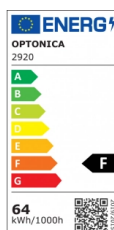

## LED Ceiling Light Round Shape White Body

**Power**   **Light color**

• 64W

Warm white

# Technical Specification

<b>Catalog Number</b>	2920
<b>Brand</b>	Optonica
<b>Product Code</b>	PD36-A2
<b>Power</b>	64W
<b>Energy Consumption</b>	64 kWh/1000h
<b>Input voltage</b>	AC: 175-260V
<b>Flux</b>	4800 lm
<b>FLUX per watt</b>	75lm/W
<b>IP</b>	20
<b>Dimmable</b>	No
<b>Correlated Color Temperature</b>	3000K
<b>Light Color</b>	Warm white
<b>Wattage Equivalent</b>	268W
<b>EAN Code</b>	3800156629202
<b>Energy Efficiency Label</b>	F
<b>Beam angle</b>	120°

<b>Power Factor</b>	0.9
<b>On/Off Cycles</b>	25 000x
<b>Instant On</b>	0.1s
<b>Operating Frequency</b>	50-60 Hz
<b>Temperature</b>	-20°C / +40°C
<b>Ra ≥</b>	80
<b>Life span</b>	25 000 Hours
<b>Color Code</b>	830
<b>Body Color</b>	White
<b>LED Type</b>	5630 SMD
<b>Lumen maintenance at end of service life</b>	70%
<b>Size of product</b>	φ600x80 mm
<b>Size of package</b>	600x60x600 mm
<b>Size of Box</b>	660x380x665 mm
<b>Items per pack</b>	1
<b>Items per box</b>	6
<b>Material</b>	PC
<b>Gross weight</b>	4,500 kg