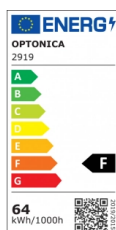

## LED Ceiling Light Round Shape White Body

**Power**   **Light color**

- 64W

Neutral white

# Technical Specification

<b>Catalog Number</b>	2919
<b>Brand</b>	Optonica
<b>Product Code</b>	PD36-A2
<b>Power</b>	64W
<b>Energy Consumption</b>	64 kWh/1000h
<b>Input voltage</b>	AC: 175-260V
<b>Flux</b>	4800 lm
<b>FLUX per watt</b>	75lm/W
<b>IP</b>	20
<b>Dimmable</b>	No
<b>Correlated Color Temperature</b>	4500K
<b>Light Color</b>	Neutral white
<b>Wattage Equivalent</b>	268W
<b>EAN Code</b>	3800156629196
<b>Energy Efficiency Label</b>	F
<b>Beam angle</b>	120°

<b>Power Factor</b>	0.9
<b>On/Off Cycles</b>	25 000x
<b>Instant On</b>	0.1s
<b>Operating Frequency</b>	50-60 Hz
<b>Temperature</b>	-20°C / +40°C
<b>Ra ≥</b>	80
<b>Life span</b>	25 000 Hours
<b>Color Code</b>	845
<b>Body Color</b>	White
<b>LED Type</b>	5630 SMD
<b>Lumen maintenance at end of service life</b>	70%
<b>Size of product</b>	φ600x80 mm
<b>Size of package</b>	600x60x600 mm
<b>Size of Box</b>	660x380x665 mm
<b>Items per pack</b>	1
<b>Items per box</b>	6
<b>Material</b>	PC
<b>Gross weight</b>	4,500 kg