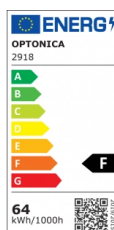

OPTONICA

LED Ceiling Light Round Shape Black Body

Power **Light color**

• 64W

Warm white

Stamps

Technical Specification

Catalog Number	2918
Brand	Optonica
Product Code	PD64-A2
Power	64W
Energy Consumption	64 kWh/1000h
Input voltage	AC: 175-260V
Flux	4800 lm
FLUX per watt	75lm/W
IP	20
Dimmable	No
Correlated Color Temperature	3000K
Light Color	Warm white
Wattage Equivalent	268W
EAN Code	3800156629189
Energy Efficiency Label	F
Beam angle	120°

Power Factor	0.9
On/Off Cycles	25 000x
Instant On	0.1s
Operating Frequency	50-60 Hz
Temperature	-20°C / +40°C
Ra ≥	80
Life span	25 000 Hours
Color Code	830
Body Color	Black
LED Type	5630 SMD
Lumen maintenance at end of service life	70%
Size of product	φ800x50 mm
Size of package	840x60x840 mm
Size of Box	850x380x850 mm
Items per pack	1
Items per box	6
Material	PC
Gross weight	4,500 kg