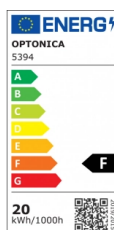

OPTONICA

LED Magnetic Floodlight 10-Heads

Power **Light color**

- 20W

Neutral white

Stamps

Technical Specification

Catalog Number	5394
Brand	Optonica
Product Code	LN20-A4
Power	20W
Energy Consumption	20 kWh/1000h
Input voltage	DC48V
Flux	1600 lm
FLUX per watt	80lm/W
IP	20
Dimmable	No
Correlated Color Temperature	4000K
Light Color	Neutral white
Wattage Equivalent	100W
EAN Code	3800156653948
Energy Efficiency Label	F
Beam angle	24°

Power LED	20W
On/Off Cycles	100 000x
Instant On	0.1s
Material	ALU+PC
Operating Frequency	50Hz
Temperature	-20°C / +40°C
Ra ≥	80
Life span	25 000 Hours
Color Code	840
Lumen maintenance at end of service life	70%
Size of product	270x34x50.5 mm
Size of package	290x73x38 mm
Size of Box	405x335x255 mm
Items per pack	1
Items per box	20
Gross weight	0,372 kg
Net weight	0,322 kg
Warranty	2 Years