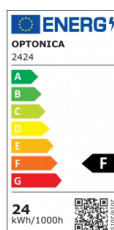

## LED Surface Panel Square AC85-260V

**Power**   **Light color**

- 24W

Warm white

# Technical Specification

<b>Catalog Number</b>	2424
<b>Brand</b>	Optonica
<b>Product Code</b>	DL24-B1
<b>Power</b>	24W
<b>Energy Consumption</b>	24 kWh/1000h
<b>Input voltage</b>	AC85-265V
<b>Flux</b>	1920 lm
<b>FLUX per watt</b>	80lm/W
<b>IP</b>	IP
<b>Dimmable</b>	No
<b>Correlated Color Temperature</b>	2800K
<b>Light Color</b>	Warm white
<b>Wattage Equivalent</b>	192W
<b>EAN Code</b>	3800156624245
<b>Energy Efficiency Label</b>	F
<b>Beam angle</b>	120°

<b>Power Factor</b>	0.5
<b>On/Off Cycles</b>	100 000x
<b>Instant On</b>	0.2s
<b>Material</b>	Aluminium
<b>Operating Frequency</b>	50-60 Hz
<b>Temperature</b>	-20°C / +40°C
<b>Ra ≥</b>	80
<b>Life span</b>	25 000 Hours
<b>Color Code</b>	828
<b>Lumen maintenance at end of service life</b>	70%
<b>Size of product</b>	300x300x39 mm
<b>Size of package</b>	310x305x45 mm
<b>Items per pack</b>	1
<b>Items per box</b>	20
<b>Gross weight</b>	0,653 kg
<b>Net weight</b>	0,551 kg
<b>Warranty</b>	2 Years