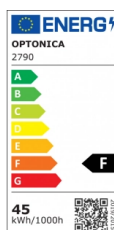

OPTONICA

LED Panel 62*62 CM 1 PCS/BOX CRI>95

Power Light color

- 45W

Warm white

Stamps

Technical Specification

Catalog Number	2790
Brand	Optonica
Product Code	DL45-A5
Power	45W
Energy Consumption	45 kWh/1000h
Input voltage	AC175-265V
Flux	3600 lm
FLUX per watt	80lm/W
IP	20
Dimmable	No
Correlated Color Temperature	2700K
Light Color	Warm white
Wattage Equivalent	240W
EAN Code	3800156627901
Energy Efficiency Label	F
Beam angle	120°

On/Off Cycles	25 000x
Instant On	0.1s
Operating Frequency	50-60 Hz
Temperature	-20°C / +40°C
Ra ≥	90
Life span	25 000 Hours
Color Code	927
Body Color	White
Lumen maintenance at end of service life	70%
Size of product	615x615x9 mm
Size of package	630x30x675 mm
Size of Box	645x197x695 mm
Items per pack	1
Items per box	6
Material	PC+Glass
Gross weight	2,371 kg
Net weight	1,908 kg
Warranty	2 Years