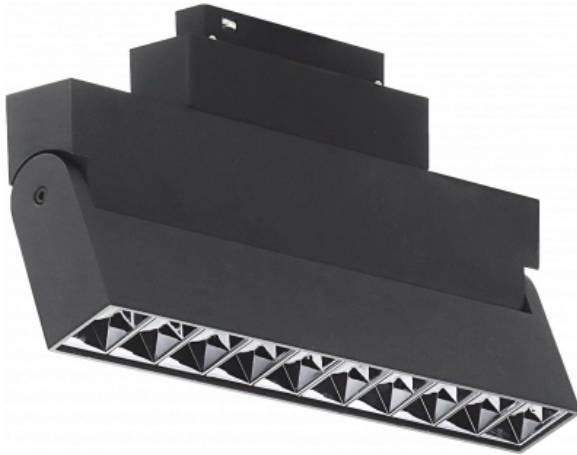

## LED Magnetic Folding 10-Heads

**Power**   **Light color**

- 20W

Warm white