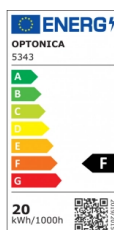

OPTONICA

LED Magnetic Floodlight 10-Heads

Power Light color

- 20W

Warm white

Stamps

Technical Specification

Catalog Number	5343
Brand	Optonica
Product Code	LN20-A4
Power	20W
Energy Consumption	20 kWh/1000h
Input voltage	DC48V
Flux	1600 lm
FLUX per watt	80lm/W
IP	20
Dimmable	No
Correlated Color Temperature	3000K
Light Color	Warm white
Wattage Equivalent	100W
EAN Code	3800156653436
Energy Efficiency Label	F
Beam angle	24°

Power LED	20W
On/Off Cycles	100 000x
Instant On	0.1s
Material	ALU+PC
Operating Frequency	50Hz
Temperature	-20°C / +40°C
Ra ≥	80
Life span	25 000 Hours
Color Code	830
Lumen maintenance at end of service life	70%
Size of product	270x34x50.5 mm
Size of package	290x73x38 mm
Size of Box	405x335x255 mm
Items per pack	1
Items per box	20
Gross weight	0,382 kg
Net weight	0,320 kg
Warranty	2 Years