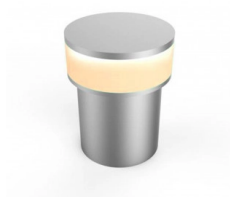

## Powerful LED Wall Light

### Power Light color

- 1.3W

Amber

# Technical Specification

<b>Catalog Number</b>	568
<b>Brand</b>	Optonica
<b>Product Code</b>	UN1-A9
<b>Power</b>	1.3W
<b>Input voltage</b>	DC24V
<b>IP</b>	65
<b>Light Color</b>	Amber
<b>EAN Code</b>	3800156605688
<b>Energy Efficiency Label</b>	F
<b>Temperature</b>	-20°C / +40°C
<b>Size of product</b>	32x44 mm
<b>Items per pack</b>	100
<b>Items per box</b>	1
<b>Color Of The Shell</b>	Silver
<b>Cable</b>	1.1x24 AWG
<b>Application</b>	Indoor, Outdoor

<b>Description</b>	This elegant mini raised head fitting is available in standard colors and RGB. Finished to a high st...
<b>Build in</b>	27 mm
<b>Gross weight</b>	0,100 kg
<b>Net weight</b>	0,070 kg
<b>Warranty</b>	2 Years