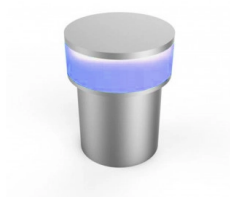

OPTONICA

Powerful LED Wall Light

Power Light color

- 1.3W

Blue

Stamps