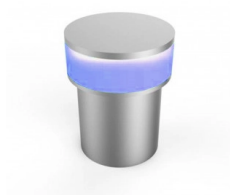

## Powerful LED Wall Light

**Power**      **Light color**

- 1.3W

Blue

# Technical Specification

<b>Catalog Number</b>	566
<b>Brand</b>	Optonica
<b>Product Code</b>	UN1-A9
<b>Power</b>	1.3W
<b>Input voltage</b>	DC24V
<b>IP</b>	65
<b>Light Color</b>	Blue
<b>EAN Code</b>	3800156605664
<b>Energy Efficiency Label</b>	F
<b>Temperature</b>	-20°C / +40°C
<b>Size of product</b>	32x44 mm
<b>Items per pack</b>	100
<b>Items per box</b>	1
<b>Color Of The Shell</b>	Silver
<b>Cable</b>	1.1x24 AWG
<b>Application</b>	Indoor, Outdoor

<b>Description</b>	This elegant mini raised head fitting is available in standard colors and RGB. Finished to a high st...
<b>Build in</b>	27 mm
<b>Gross weight</b>	0,100 kg
<b>Net weight</b>	0,070 kg
<b>Warranty</b>	2 Years