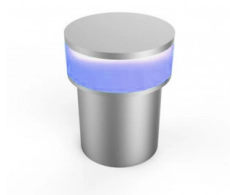

## Powerful LED Wall Light

**Power**      **Light color**

• 1.3W

Blue

# Technical Specification

<b>Catalog Number</b>	566
<b>Brand</b>	Optonica
<b>Product Code</b>	UN1-A9
<b>Power</b>	1.3W
<b>Input voltage</b>	DC24V
<b>IP</b>	65
<b>Light Color</b>	Blue
<b>EAN Code</b>	3800156605664
<b>Energy Efficiency Label</b>	F
<b>Temperature</b>	-20°C / +40°C
<b>Size of product</b>	32x44 mm
<b>Items per pack</b>	100
<b>Items per box</b>	1
<b>Color Of The Shell</b>	Silver
<b>Cable</b>	1.1x24 AWG
<b>Application</b>	Indoor, Outdoor

<b>Description</b>	This elegant mini raised head fitting is available in standard colors and RGB. Finished to a high st...
<b>Build in</b>	27 mm
<b>Gross weight</b>	0,100 kg
<b>Net weight</b>	0,070 kg
<b>Warranty</b>	2 Years