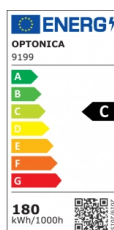

OPTONICA

LED Street Light PF>0.95 High Lumens-Moso Driver

Power **Light color**

- 180W

White light

Stamps

Technical Specification

Catalog Number	9199
Brand	Optonica
Product Code	SL180-A8
Power	180W
Energy Consumption	180 kWh/1000h
Input voltage	AC100-240V
Flux	252000 lm
FLUX per watt	140lm/W
IP	66
Dimmable	No
Correlated Color Temperature	6000K
Light Color	White light
Wattage Equivalent	1290W
EAN Code	3800156691995
Energy Efficiency Label	C
Beam angle	120°

Hole Size	Ø65 mm
On/Off Cycles	35 000x
Instant On	0.1s
Operating Frequency	50-60 Hz
Temperature	-20°C / +40°C
Ra ≥	70
Life span	50 000 Hours
Color Code	860
Lumen maintenance at end of service life	70%
Items per box	1
Protection Class	I
Material	Aluminium
Dimensions	236mm x 773mm x 100mm
Gross weight	7,100 kg
Net weight	6,4545 kg
Warranty	5 Years