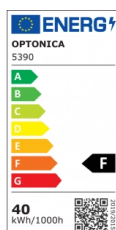

OPTONICA

LED Linear Wallwasher For Tracks

Power **Light color**

- 40W

Neutral white

Stamps

Technical Specification

Catalog Number	5390
Brand	Optonica
Product Code	LN40-A4
Power	40W
Energy Consumption	40 kWh/1000h
Input voltage	AC200-240V
Flux	3600 lm
FLUX per watt	90lm/W
IP	20
Dimmable	No
Correlated Color Temperature	4000K
Light Color	Neutral white
EAN Code	3800156653900
Energy Efficiency Label	F
Beam angle	24°
On/Off Cycles	25 000x

Instant On	0.1s
Operating Frequency	50-60 Hz
Temperature	-20°C / +40°C
Ra ≥	80
Life span	25 000 Hours
Color Code	840
Body Color	Black
Lumen maintenance at end of service life	70%
Size of product	905x40x90 mm
Items per pack	1
Items per box	6
Material	Aluminium
Gross weight	1,757 kg
Net weight	1,569 kg
Warranty	3 Years