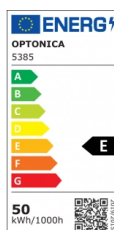

OPTONICA

LED Linear UP-Down Non-Linkable

Power **Light color**

- 50W

Neutral white

Stamps

Technical Specification

Catalog Number	5385
Brand	Optonica
Product Code	LN50-A3
Power	50W
Energy Consumption	50 kWh/1000h
Input voltage	AC200-240V
Flux	5000Lm - Down: 4000Lm/ Up: 1000Lm
FLUX per watt	100lm/W
IP	20
Dimmable	No
Correlated Color Temperature	4000K
Light Color	Neutral white
EAN Code	3800156653856
Energy Efficiency Label	E
Beam angle	120°
On/Off Cycles	25 000x

Instant On	0.1s
Material	Aluminium
Operating Frequency	50-60 Hz
Temperature	-20°C / +40°C
Ra ≥	80
Life span	25 000 Hours
Color Code	840
Body Color	White
Lumen maintenance at end of service life	70%
Size of product	1185x28x68 mm
Size of package	1430x80x45 mm
Size of Box	1330x250x185 mm
Items per pack	1
Items per box	6
Color Of The Shell	White
Gross weight	1,687 kg
Net weight	1,497 kg
Warranty	5 Years