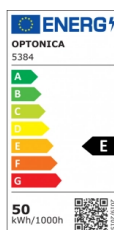

OPTONICA

LED Linear UP-Down Non-Linkable

Power **Light color**

- 50W

Neutral white

Stamps

Technical Specification

Catalog Number	5384
Brand	Optonica
Product Code	LN50-A3
Power	50W
Energy Consumption	50 kWh/1000h
Input voltage	AC200-240V
Flux	5000Lm - Down: 4000Lm/ Up: 1000Lm
FLUX per watt	100lm/W
IP	20
Dimmable	No
Correlated Color Temperature	4000K
Light Color	Neutral white
EAN Code	3800156653849
Energy Efficiency Label	E
Beam angle	120°
On/Off Cycles	25 000x

Instant On	0.1s
Material	Aluminium
Operating Frequency	50-60 Hz
Temperature	-20°C / +40°C
Ra ≥	80
Life span	25 000 Hours
Color Code	840
Body Color	Silver
Lumen maintenance at end of service life	70%
Size of product	1185x28x68 mm
Size of package	1430x80x45 mm
Size of Box	1330x250x185 mm
Items per pack	1
Items per box	6
Color Of The Shell	Silver
Gross weight	1,687 kg
Net weight	1,497 kg
Warranty	5 Years