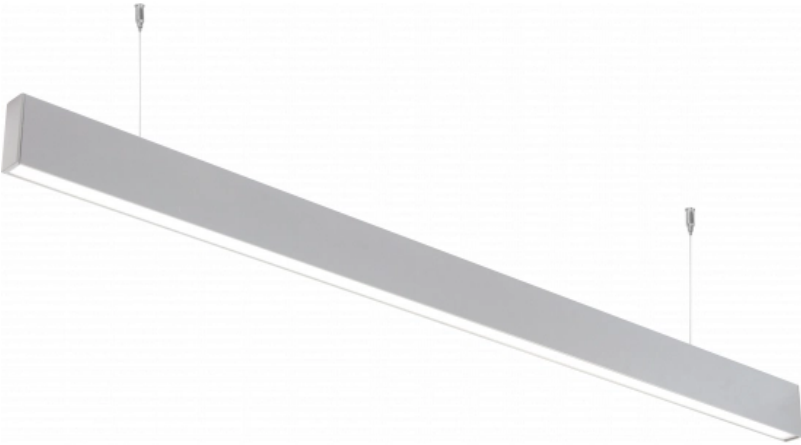

OPTONICA

LED Linear UP-Down Non-Linkable

Power **Light color**

- 50W

Neutral white

Stamps

Technical Specification

Catalog Number	5384
Brand	Optonica
Product Code	LN50-A3
Power	50W
Energy Consumption	50 kWh/1000h
Input voltage	AC200-240V
Flux	5000Lm - Down: 4000Lm/ Up: 1000Lm
FLUX per watt	100lm/W
IP	20
Dimmable	No
Correlated Color Temperature	4000K
Light Color	Neutral white
EAN Code	3800156653849
Energy Efficiency Label	E
Beam angle	120°
On/Off Cycles	25 000x

Instant On	0.1s
Material	Aluminium
Operating Frequency	50-60 Hz
Temperature	-20°C / +40°C
Ra ≥	80
Life span	25 000 Hours
Color Code	840
Body Color	Silver
Lumen maintenance at end of service life	70%
Size of product	1185x28x68 mm
Size of package	1430x80x45 mm
Size of Box	1330x250x185 mm
Items per pack	1
Items per box	6
Color Of The Shell	Silver
Gross weight	1,687 kg
Net weight	1,497 kg
Warranty	5 Years