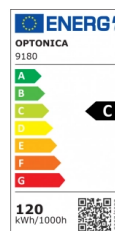

## LED Street Light Light High Lumen - Moso Driver

**Power**

- 120W

**Light color**

White light

# Technical Specification

<b>Catalog Number</b>	9180
<b>Brand</b>	Optonica
<b>Product Code</b>	SL120-A7
<b>Power</b>	120W
<b>Energy Consumption</b>	120 kWh/1000h
<b>Input voltage</b>	AC220-240V
<b>Flux</b>	18000 lm
<b>FLUX per watt</b>	150lm/W
<b>IP</b>	65
<b>Dimmable</b>	No
<b>Correlated Color Temperature</b>	6000K
<b>Light Color</b>	White light
<b>Wattage Equivalent</b>	868W
<b>EAN Code</b>	3800156691803
<b>Energy Efficiency Label</b>	C
<b>Beam angle</b>	120°

<b>Hole Size</b>	Ø65 mm
<b>Power Factor</b>	0.95
<b>Power LED</b>	120W
<b>On/Off Cycles</b>	35 000x
<b>Instant On</b>	0.1s
<b>Operating Frequency</b>	50-60 Hz
<b>Temperature</b>	-20°C / +40°C
<b>Ra ≥</b>	70
<b>Life span</b>	50 000 Hours
<b>Color Code</b>	860
<b>Lumen maintenance at end of service life</b>	70%
<b>Size of product</b>	650x160x76 mm
<b>Items per box</b>	1
<b>Protection Class</b>	I
<b>Material</b>	Aluminium
<b>Gross weight</b>	10,810 kg
<b>Net weight</b>	9,8273 kg
<b>Warranty</b>	5 Years