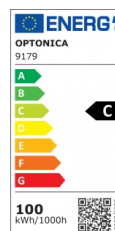

OPTONICA

LED Street Light Light High Lumen - Moso Driver

Power

- 100W

Light color

White light

Stamps