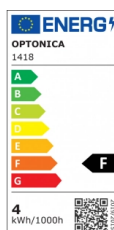

OPTONICA

LED Bulb Filament G45 E14 Golden Glass Dimmable

Power **Light color**

• 4W

Warm white

Stamps

Technical Specification

Catalog Number	1418
Brand	Optonica
Product Code	SP4-A4
Socket	E14
Power	4W
Energy Consumption	4 kWh/1000h
Input voltage	AC175-265V
Flux	350 lm
FLUX per watt	88lm/W
IP	20
Dimmable	Yes
Correlated Color Temperature	2500K
Light Color	Warm white
Wattage Equivalent	30W
EAN Code	3800156614185
Energy Efficiency Label	F

Beam angle	300°
On/Off Cycles	25 000x
Instant On	0.1s
Operating Frequency	50-60 Hz
Temperature	-20°C / +40°C
Ra ≥	80
Life span	25 000 Hours
Color Code	826
Lumen maintenance at end of service life	70%
Size of product	45x78 mm
Size of package	85x50x50 mm
Size of Box	555x275x200 mm
Items per pack	1
Items per box	100
Material	Glass
Gross weight	0,030 kg
Net weight	0,020 kg
Warranty	2 Years