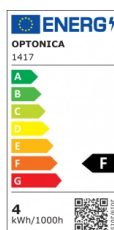

OPTONICA

LED Bulb Filament G45 E14 Clear Glass Dimmable

Power **Light color**

• 4W

Warm white

Stamps

Technical Specification

Catalog Number	1417
Brand	Optonica
Product Code	SP4-A4
Socket	E14
Power	4W
Energy Consumption	4 kWh/1000h
Input voltage	AC175-265V
Flux	400 lm
FLUX per watt	100lm/W
IP	20
Dimmable	Yes
Correlated Color Temperature	2700K
Light Color	Warm white
Wattage Equivalent	27W
EAN Code	3800156614178
Energy Efficiency Label	F

Beam angle	300°
On/Off Cycles	25 000x
Instant On	0.1s
Material	Glass
Operating Frequency	50-60 Hz
Temperature	-20°C / +40°C
Ra ≥	80
Life span	25 000 Hours
Color Code	826
Lumen maintenance at end of service life	70%
Size of product	45x78 mm
Size of package	85x50x50 mm
Size of Box	555x275x200 mm
Items per pack	1
Items per box	100
Gross weight	0,020 kg
Net weight	0,010 kg
Warranty	2 Years