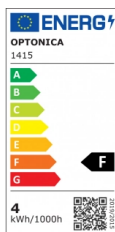

Technical Specification

Catalog Number	1415
Brand	Optonica
Product Code	SP4-A6
Socket	E14
Power	4W
Energy Consumption	4 kWh/1000h
Input voltage	AC175-265V
Flux	400 lm
FLUX per watt	100lm/W
IP	20
Dimmable	Yes
Correlated Color Temperature	2700K
Light Color	Warm white
Wattage Equivalent	27W