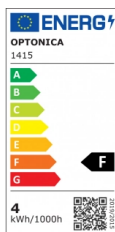

OPTONICA

LED Filament Tip Candle Bulb C35T E14 Clear Glass Dimmable

Power **Light color**

• 4W

Warm white

Stamps

Technical Specification

Catalog Number	1415
Brand	Optonica
Product Code	SP4-A6
Socket	E14
Power	4W
Energy Consumption	4 kWh/1000h
Input voltage	AC175-265V
Flux	400 lm
FLUX per watt	100lm/W
IP	20
Dimmable	Yes
Correlated Color Temperature	2700K
Light Color	Warm white
Wattage Equivalent	27W

EAN Code	3800156614154
Energy Efficiency Label	F
Beam angle	300°
On/Off Cycles	25 000x
Instant On	0.1s
Operating Frequency	50-60 Hz
Temperature	-20°C / +40°C
Ra ≥	80
Life span	25 000 Hours
Color Code	828
Lumen maintenance at end of service life	70%
Size of product	35x115 mm
Size of package	130x40x40 mm
Size of Box	450x220x276 mm
Items per pack	1
Items per box	100
Material	Glass
Gross weight	0,020 kg