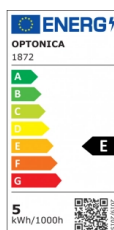

OPTONICA

LED Filament Bulb R50 E14

Power **Light color**

- 5W

Warm white

Stamps

Technical Specification

Catalog Number	1872
Brand	Optonica
Product Code	SP5-A6
Socket	E14
Power	5W
Energy Consumption	5 kWh/1000h
Input voltage	AC175-265V
Flux	600 lm
FLUX per watt	120lm/W
IP	20
Dimmable	No
Correlated Color Temperature	2700K
Light Color	Warm white
Wattage Equivalent	40W
EAN Code	3800156618725
Energy Efficiency Label	E

Beam angle	150°
Power Factor	0.5
Power LED	5W
On/Off Cycles	25 000x
Instant On	0.2s
Material	Glass
Operating Frequency	50-60 Hz
Temperature	-20°C / +40°C
Ra ≥	80
Life span	25 000 Hours
Color Code	828
Lumen maintenance at end of service life	70%
Size of product	50x82 mm
Size of package	90x50x50 mm
Size of Box	605x305x210 mm
Items per pack	1
Items per box	100
Candela	129 cd