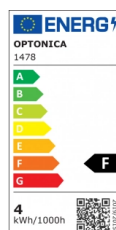

OPTONICA

LED Filament Bulb G45 E14

Power **Light color**

- 4W

Neutral white

Stamps

Technical Specification

Catalog Number	1478
Brand	Optonica
Product Code	SP4-A4
Socket	E14
Power	4W
Energy Consumption	4 kWh/1000h
Input voltage	AC175-265V
Flux	400 lm
FLUX per watt	100lm/W
IP	20
Dimmable	No
Correlated Color Temperature	4500K
Light Color	Neutral white
Wattage Equivalent	32W
EAN Code	3800156614789
Energy Efficiency Label	F

Beam angle	300°
Power Factor	0.5
Power LED	4W
On/Off Cycles	25 000x
Instant On	0.2s
Material	Glass
Operating Frequency	50-60 Hz
Temperature	-20°C / +40°C
Ra ≥	80
Life span	25 000 Hours
Color Code	845
Lumen maintenance at end of service life	70%
Size of product	45x78 mm
Size of package	85x50x50 mm
Size of Box	555x275x200 mm
Items per pack	1
Items per box	100
Candela	34 cd