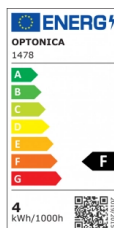

OPTONICA

LED Filament Bulb G45 E14

Power   **Light color**

- 4W

Neutral white

Stamps