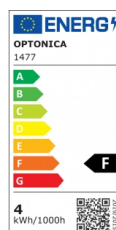

OPTONICA

LED Filament Bulb G45 E14

Power **Light color**

• 4W

White light

Stamps

Technical Specification

Catalog Number	1477
Brand	Optonica
Product Code	SP4-A4
Socket	E14
Power	4W
Energy Consumption	4 kWh/1000h
Input voltage	AC175-265V
Flux	400 lm
FLUX per watt	100lm/W
IP	20
Dimmable	No
Correlated Color Temperature	6000K
Light Color	White light
Wattage Equivalent	32W
EAN Code	3800156614772
Energy Efficiency Label	F

Beam angle	300°
Power Factor	0.5
Power LED	4W
On/Off Cycles	25 000x
Instant On	0.2s
Material	Glass
Operating Frequency	50-60 Hz
Temperature	-20°C / +40°C
Ra ≥	80
Life span	25 000 Hours
Color Code	860
Lumen maintenance at end of service life	70%
Size of product	45x78 mm
Size of package	85x50x50 mm
Size of Box	555x275x200 mm
Items per pack	1
Items per box	100
Candela	34 cd