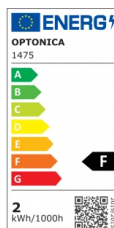

OPTONICA

LED Filament Bulb G45 E14

Power **Light color**

• 2W

Neutral white

Stamps

Technical Specification

Catalog Number	1475
Brand	Optonica
Product Code	SP2-A2
Socket	E14
Power	2W
Energy Consumption	2 kWh/1000h
Input voltage	AC220V
Flux	200 lm
FLUX per watt	100lm/W
IP	20
Dimmable	No
Correlated Color Temperature	4500K
Light Color	Neutral white
Wattage Equivalent	16W
EAN Code	3800156614758
Energy Efficiency Label	F

Beam angle	300°
Power Factor	0.5
Power LED	2W
On/Off Cycles	25 000x
Instant On	0.2s
Material	Glass
Operating Frequency	50-60 Hz
Temperature	-20°C / +40°C
Ra ≥	80
Life span	25 000 Hours
Color Code	845
Lumen maintenance at end of service life	70%
Size of product	45x78 mm
Size of package	85x50x50 mm
Size of Box	555x275x200 mm
Items per pack	1
Items per box	100
Candela	19 cd