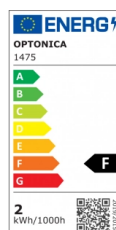

OPTONICA

LED Filament Bulb G45 E14

Power **Light color**

• 2W

Neutral white

Stamps

Technical Specification

Catalog Number	1475
Brand	Optonica
Product Code	SP2-A2
Socket	E14
Power	2W
Energy Consumption	2 kWh/1000h
Input voltage	AC220V
Flux	200 lm
FLUX per watt	100lm/W
IP	20
Dimmable	No
Correlated Color Temperature	4500K
Light Color	Neutral white
Wattage Equivalent	16W
EAN Code	3800156614758
Energy Efficiency Label	F

Beam angle	300°
Power Factor	0.5
Power LED	2W
On/Off Cycles	25 000x
Instant On	0.2s
Material	Glass
Operating Frequency	50-60 Hz
Temperature	-20°C / +40°C
Ra ≥	80
Life span	25 000 Hours
Color Code	845
Lumen maintenance at end of service life	70%
Size of product	45x78 mm
Size of package	85x50x50 mm
Size of Box	555x275x200 mm
Items per pack	1
Items per box	100
Candela	19 cd