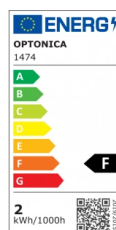

OPTONICA

LED Filament Bulb G45 E14

Power **Light color**

• 2W

White light

Stamps

Technical Specification

Catalog Number	1474
Brand	Optonica
Product Code	SP2-A2
Socket	E14
Power	2W
Energy Consumption	2 kWh/1000h
Input voltage	AC220V
Flux	200 lm
FLUX per watt	100lm/W
IP	20
Dimmable	No
Correlated Color Temperature	6000K
Light Color	White light
Wattage Equivalent	16W
EAN Code	3800156614741
Energy Efficiency Label	F

Beam angle	300°
Power Factor	0.5
Power LED	2W
On/Off Cycles	25 000x
Instant On	0.2s
Material	Glass
Operating Frequency	50-60 Hz
Temperature	-20°C / +40°C
Ra ≥	80
Life span	25 000 Hours
Color Code	860
Lumen maintenance at end of service life	70%
Size of product	45x78 mm
Size of package	85x50x50 mm
Size of Box	555x275x200 mm
Items per pack	1
Items per box	100
Candela	19 cd