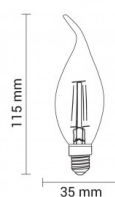

OPTONICA

Lampadina a filamento LED a candela C35T E14

Potenza **Colore della luce**

• 4W

Luce calda

Stamps

Specifiche tecniche

Numero di catalogo	1482
Brand	Optonica
Product Code	SP4-A4
Socket	E14
Power	4W
Energy Consumption	4 kWh/1000h
Input voltage	AC175-265V
Flux	400 lm
FLUX per watt	100lm/W
IP	20
Dimmable	No
Correlated Color Temperature	2700K
Light Color	Luce calda
Wattage Equivalent	36W
EAN Code	3800156614826
Energy Efficiency Label	F

Beam angle	300°
Power Factor	0.5
Power LED	4W
On/Off Cycles	25 000x
Instant On	0.2s
Material	ALU+PC
Operating Frequency	50-60 Hz
Temperature	-20°C / +40°C
Ra ≥	80
Life span	25 000 Hours
Color Code	827
Lumen maintenance at end of service life	70%
Size of product	35x115 mm
Size of package	130x40x40 mm
Size of Box	450x220x276 mm
Items per pack	1
Items per box	100
Candela	34 cd