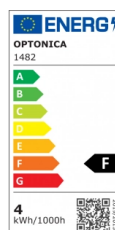

OPTONICA

LED Filament Candle Bulb C35T E14

Power **Light color**

- 4W

Warm white

Stamps

Technical Specification

Catalog Number	1482
Brand	Optonica
Product Code	SP4-A4
Socket	E14
Power	4W
Energy Consumption	4 kWh/1000h
Input voltage	AC175-265V
Flux	400 lm
FLUX per watt	100lm/W
IP	20
Dimmable	No
Correlated Color Temperature	2700K
Light Color	Warm white
Wattage Equivalent	36W
EAN Code	3800156614826
Energy Efficiency Label	F

Beam angle	300°
Power Factor	0.5
Power LED	4W
On/Off Cycles	25 000x
Instant On	0.2s
Material	ALU+PC
Operating Frequency	50-60 Hz
Temperature	-20°C / +40°C
Ra ≥	80
Life span	25 000 Hours
Color Code	827
Lumen maintenance at end of service life	70%
Size of product	35x115 mm
Size of package	130x40x40 mm
Size of Box	450x220x276 mm
Items per pack	1
Items per box	100
Candela	34 cd