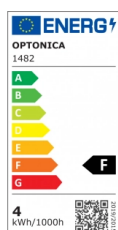

OPTONICA

Lampadina a filamento LED a candela C35T E14

Potenza **Colore della luce**

• 4W

Luce calda

Stamps

Specifiche tecniche

Numero di catalogo	1482
Brand	Optonica
Product Code	SP4-A4
Socket	E14
Power	4W
Energy Consumption	4 kWh/1000h
Input voltage	AC175-265V
Flux	400 lm
FLUX per watt	100lm/W
IP	20
Dimmable	No
Correlated Color Temperature	2700K
Light Color	Luce calda
Wattage Equivalent	36W
EAN Code	3800156614826
Energy Efficiency Label	F

Beam angle	300°
Power Factor	0.5
Power LED	4W
On/Off Cycles	25 000x
Instant On	0.2s
Material	ALU+PC
Operating Frequency	50-60 Hz
Temperature	-20°C / +40°C
Ra ≥	80
Life span	25 000 Hours
Color Code	827
Lumen maintenance at end of service life	70%
Size of product	35x115 mm
Size of package	130x40x40 mm
Size of Box	450x220x276 mm
Items per pack	1
Items per box	100
Candela	34 cd