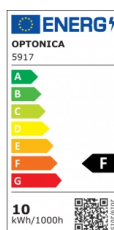

## LED SMD Floodlight Black City Line

**Power**   **Light color**

- 10W

Warm white

# Technical Specification

<b>Catalog Number</b>	5917
<b>Brand</b>	Optonica
<b>Product Code</b>	FL10-B1
<b>Power</b>	10W
<b>Energy Consumption</b>	10 kWh/1000h
<b>Input voltage</b>	AC220-265V
<b>Flux</b>	800lm
<b>FLUX per watt</b>	80 lm/W
<b>IP</b>	65
<b>Correlated Color Temperature</b>	2700K
<b>Light Color</b>	Warm white
<b>Wattage Equivalent</b>	53W
<b>EAN Code</b>	3800156659179
<b>Energy Efficiency Label</b>	F
<b>Beam angle</b>	120°
<b>On/Off Cycles</b>	100 000x

<b>Instant On</b>	0.1s
<b>Operating Frequency</b>	50-60 Hz
<b>Temperature</b>	-20°C / +40°C
<b>Ra ≥</b>	80
<b>Life span</b>	25 000 Hours
<b>Color Code</b>	826
<b>Lumen maintenance at end of service life</b>	70%
<b>Size of product</b>	108x100x24 mm
<b>Size of package</b>	113X34X105 mm
<b>Items per pack</b>	1
<b>Items per box</b>	60
<b>Material</b>	Aluminium
<b>Gross weight</b>	0,200 kg
<b>Net weight</b>	0,173 kg
<b>Warranty</b>	2 Years