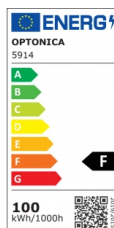

OPTONICA

LED SMD Floodlight White City Line

Power

- 100W

Light color

Warm white

Stamps

Technical Specification

Catalog Number	5914
Brand	Optonica
Product Code	FL100-B1
Power	100W
Energy Consumption	100 kWh/1000h
Input voltage	AC220-265V
Flux	8000 lm
FLUX per watt	80 lm/W
IP	65
Correlated Color Temperature	2700K
Light Color	Warm white
Wattage Equivalent	533W
EAN Code	3800156659148
Energy Efficiency Label	F
Beam angle	120°
On/Off Cycles	100 000x

Instant On	0.1s
Material	Aluminium
Operating Frequency	50-60 Hz
Temperature	-20°C / +40°C
Ra ≥	80
Life span	25 000 Hours
Color Code	828
Lumen maintenance at end of service life	70%
Size of product	292x242x37 mm
Size of package	222x188x31 mm
Items per pack	1
Items per box	10
Gross weight	1,237 kg
Net weight	1,134 kg
Warranty	2 Years