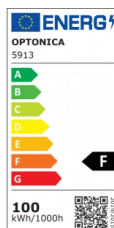

OPTONICA

LED SMD Floodlight White City Line

Power

- 100W

Light color

Neutral white

Stamps

Technical Specification

Catalog Number	5913
Brand	Optonica
Product Code	FL100-B1
Power	100W
Energy Consumption	100 kWh/1000h
Input voltage	AC220-265V
Flux	8000 lm
FLUX per watt	80 lm/W
IP	65
Correlated Color Temperature	4500K
Light Color	Neutral white
Wattage Equivalent	533W
EAN Code	3800156659131
Energy Efficiency Label	F
Beam angle	120°
On/Off Cycles	100 000x

Instant On	0.1s
Material	Aluminium
Operating Frequency	50-60 Hz
Temperature	-20°C / +40°C
Ra ≥	80
Life span	25 000 Hours
Color Code	845
Lumen maintenance at end of service life	70%
Size of product	287x232x32 mm
Size of package	292x242x37 mm
Items per pack	1
Items per box	10
Gross weight	1,237 kg
Net weight	1,134 kg
Warranty	2 Years