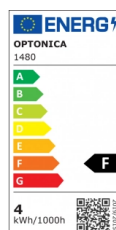

OPTONICA

LED Filament Candle Bulb C35T E14

Power **Light color**

- 4W

White light

Stamps

Technical Specification

Catalog Number	1480
Brand	Optonica
Product Code	SP4-A4
Socket	E14
Power	4W
Energy Consumption	4 kWh/1000h
Input voltage	AC175-265V
Flux	400 lm
FLUX per watt	100lm/W
IP	20
Dimmable	No
Correlated Color Temperature	6000K
Light Color	White light
Wattage Equivalent	36W
EAN Code	3800156614802
Energy Efficiency Label	F

Beam angle	300°
Power Factor	0.5
Power LED	4W
On/Off Cycles	25 000x
Instant On	0.2s
Material	ALU+PC
Operating Frequency	50-60 Hz
Temperature	-20°C / +40°C
Ra ≥	80
Life span	25 000 Hours
Color Code	860
Lumen maintenance at end of service life	70%
Size of product	35x115 mm
Size of package	130x40x40 mm
Size of Box	450x220x276 mm
Items per pack	1
Items per box	100
Candela	34 cd