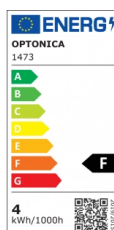

OPTONICA

LED Filament Candle Bulb C35 E14 Dimmable

Power **Light color**

• 4W

Warm white

Stamps

Technical Specification

| | |
|-------------------------------------|---------------|
| Catalog Number | 1473 |
| Brand | Optonica |
| Product Code | SP4-A6 |
| Socket | E14 |
| Power | 4W |
| Energy Consumption | 4 kWh/1000h |
| Input voltage | AC175-265V |
| Flux | 400 lm |
| FLUX per watt | 100lm/W |
| IP | 20 |
| Dimmable | Yes |
| Correlated Color Temperature | 2800K |
| Light Color | Warm white |
| Wattage Equivalent | 32W |
| EAN Code | 3800156614734 |
| Energy Efficiency Label | F |

| | |
|---|----------------|
| Beam angle | 300° |
| Power Factor | 0.5 |
| Power LED | 4W |
| On/Off Cycles | 25 000x |
| Instant On | 0.2s |
| Material | Glass |
| Operating Frequency | 50-60 Hz |
| Temperature | -20°C / +40°C |
| Ra ≥ | 80 |
| Life span | 25 000 Hours |
| Color Code | 828 |
| Lumen maintenance at end of service life | 70% |
| Size of product | 35x98 mm |
| Size of package | 100x40x40 mm |
| Size of Box | 420x215x240 mm |
| Items per pack | 1 |
| Items per box | 100 |
| Gross weight | 0,021 kg |