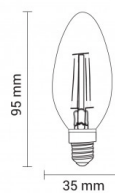

OPTONICA

LED Filament Candle Bulb C35 E14 Dimmable

Power **Light color**

• 4W

Warm white

Stamps

Technical Specification

| | |
|-------------------------------------|---------------|
| Catalog Number | 1473 |
| Brand | Optonica |
| Product Code | SP4-A6 |
| Socket | E14 |
| Power | 4W |
| Energy Consumption | 4 kWh/1000h |
| Input voltage | AC175-265V |
| Flux | 400 lm |
| FLUX per watt | 100lm/W |
| IP | 20 |
| Dimmable | Yes |
| Correlated Color Temperature | 2800K |
| Light Color | Warm white |
| Wattage Equivalent | 32W |
| EAN Code | 3800156614734 |
| Energy Efficiency Label | F |

| | |
|---|----------------|
| Beam angle | 300° |
| Power Factor | 0.5 |
| Power LED | 4W |
| On/Off Cycles | 25 000x |
| Instant On | 0.2s |
| Material | Glass |
| Operating Frequency | 50-60 Hz |
| Temperature | -20°C / +40°C |
| Ra ≥ | 80 |
| Life span | 25 000 Hours |
| Color Code | 828 |
| Lumen maintenance at end of service life | 70% |
| Size of product | 35x95 mm |
| Size of package | 100x40x40 mm |
| Size of Box | 420x215x240 mm |
| Items per pack | 1 |
| Items per box | 100 |
| Gross weight | 0,021 kg |