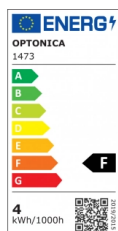

OPTONICA

LED Filament Candle Bulb C35 E14 Dimmable

Power **Light color**

• 4W

Warm white

Stamps

Technical Specification

| | |
|-------------------------------------|---------------|
| Catalog Number | 1473 |
| Brand | Optonica |
| Product Code | SP4-A6 |
| Socket | E14 |
| Power | 4W |
| Energy Consumption | 4 kWh/1000h |
| Input voltage | AC175-265V |
| Flux | 400 lm |
| FLUX per watt | 100lm/W |
| IP | 20 |
| Dimmable | Yes |
| Correlated Color Temperature | 2800K |
| Light Color | Warm white |
| Wattage Equivalent | 32W |
| EAN Code | 3800156614734 |
| Energy Efficiency Label | F |

| | |
|---|----------------|
| Beam angle | 300° |
| Power Factor | 0.5 |
| Power LED | 4W |
| On/Off Cycles | 25 000x |
| Instant On | 0.2s |
| Material | Glass |
| Operating Frequency | 50-60 Hz |
| Temperature | -20°C / +40°C |
| Ra ≥ | 80 |
| Life span | 25 000 Hours |
| Color Code | 828 |
| Lumen maintenance at end of service life | 70% |
| Size of product | 35x95 mm |
| Size of package | 100x40x40 mm |
| Size of Box | 420x215x240 mm |
| Items per pack | 1 |
| Items per box | 100 |
| Gross weight | 0,021 kg |