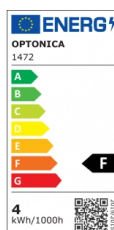

OPTONICA

LED Filament Candle Bulb C35 E14

Power **Light color**

- 4W

Warm white

Stamps

Technical Specification

Catalog Number	1472
Brand	Optonica
Product Code	SP4-A4
Socket	E14
Power	4W
Energy Consumption	4 kWh/1000h
Input voltage	AC175-265V
Flux	400 lm
FLUX per watt	100lm/W
IP	20
Dimmable	No
Correlated Color Temperature	2700K
Light Color	Warm white
Wattage Equivalent	32W
EAN Code	3800156614727
Energy Efficiency Label	F

Beam angle	300°
Power Factor	0.5
Power LED	4W
On/Off Cycles	25 000x
Instant On	0.2s
Material	Glass
Operating Frequency	50-60 Hz
Temperature	-20°C / +40°C
Ra ≥	80
Life span	25 000 Hours
Color Code	828
Lumen maintenance at end of service life	70%
Size of product	35x98 mm
Size of package	100x40x40 mm
Size of Box	420x215x240 mm
Items per pack	1
Items per box	100
Gross weight	0,021 kg