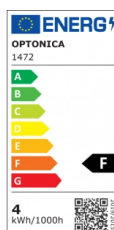

OPTONICA

LED Filament Candle Bulb C35 E14

Power **Light color**

• 4W

Warm white

Stamps

Technical Specification

Catalog Number	1472
Brand	Optonica
Product Code	SP4-A4
Socket	E14
Power	4W
Energy Consumption	4 kWh/1000h
Input voltage	AC175-265V
Flux	400 lm
FLUX per watt	100lm/W
IP	20
Dimmable	No
Correlated Color Temperature	2700K
Light Color	Warm white
Wattage Equivalent	32W
EAN Code	3800156614727
Energy Efficiency Label	F

Beam angle	300°
Power Factor	0.5
Power LED	4W
On/Off Cycles	25 000x
Instant On	0.2s
Material	Glass
Operating Frequency	50-60 Hz
Temperature	-20°C / +40°C
Ra ≥	80
Life span	25 000 Hours
Color Code	828
Lumen maintenance at end of service life	70%
Size of product	35x98 mm
Size of package	100x40x40 mm
Size of Box	420x215x240 mm
Items per pack	1
Items per box	100
Gross weight	0,021 kg