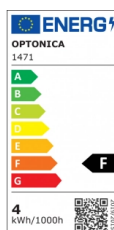

OPTONICA

LED Filament Candle Bulb C35 E14

Power   **Light color**

- 4W

Neutral white

Stamps